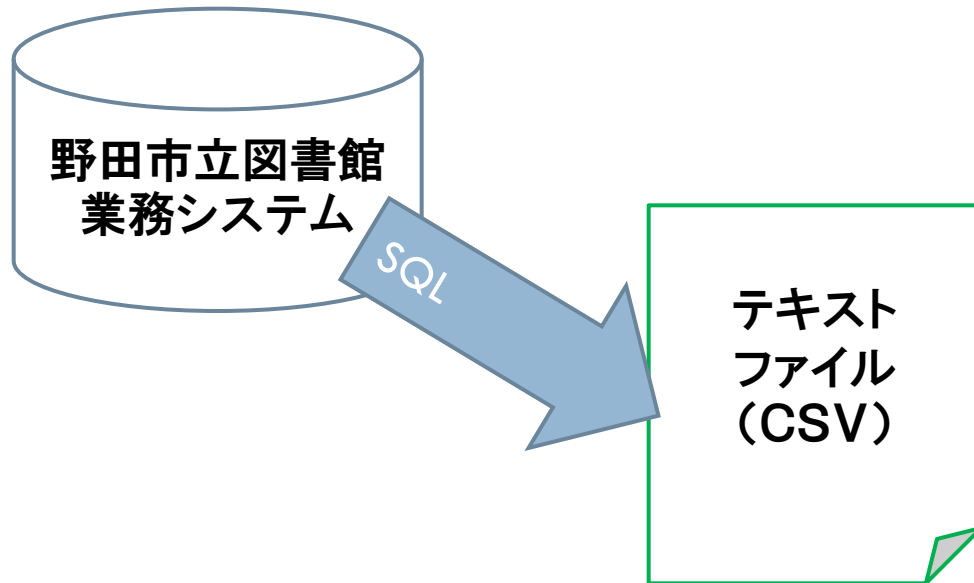

実用例1「在架なう！」

- 在架(貸出しできる状態)になった本を紹介
  「Web上のブックトラック」のイメージ

<http://www.library-noda.jp/>